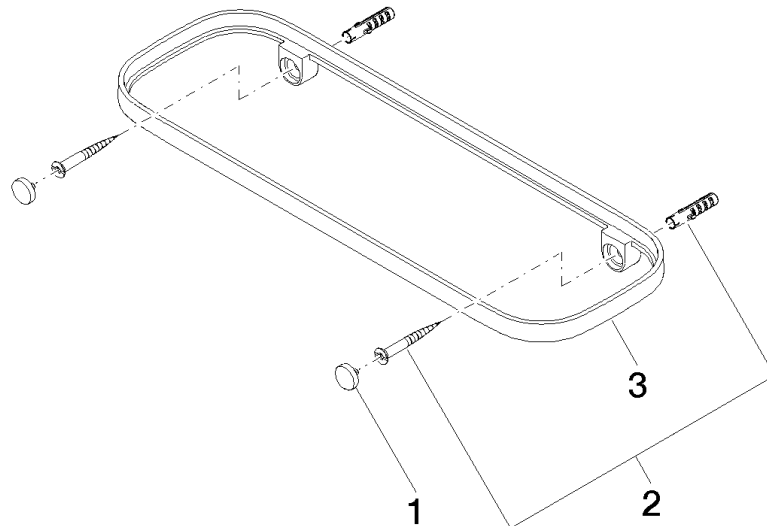

83 482 970

- width 300mm
- height 26 mm
- 100mm projection
- without grid element

Fits: TARA, LISSÉ, META

	Chrome	83 482 970-00
	Brushed Platinum	83 482 970-06
	Platinum	83 482 970-08
	Dark Chrome	83 482 970-19
	Light Gold	83 482 970-26
	Brushed Light Gold	83 482 970-27
	Brushed Durabronze (23kt Gold)	83 482 970-28
	Matte Black	83 482 970-33
	Brushed Bronze	83 482 970-42
	Brushed Champagne (22kt Gold)	83 482 970-46
	Champagne (22kt Gold)	83 482 970-47
	Brushed Chrome	83 482 970-93
	Brushed Dark Platinum	83 482 970-99

Required miscellaneous

Grid element - Taupe 82 482 970-53
 •plastic grid elements

83 482 970

mm [inches]

83 482 970

Parts for other
finishes can be found
here: Brushed
Platinum

Spare parts list

No.	Item Number	Name	Quantity used	Delivery time
1	90 30 30 520 00-00	set	1	10
2	05 30 31 002 00 90	fixing set	1	2
3	08 17 97 578-00	holder	1	60